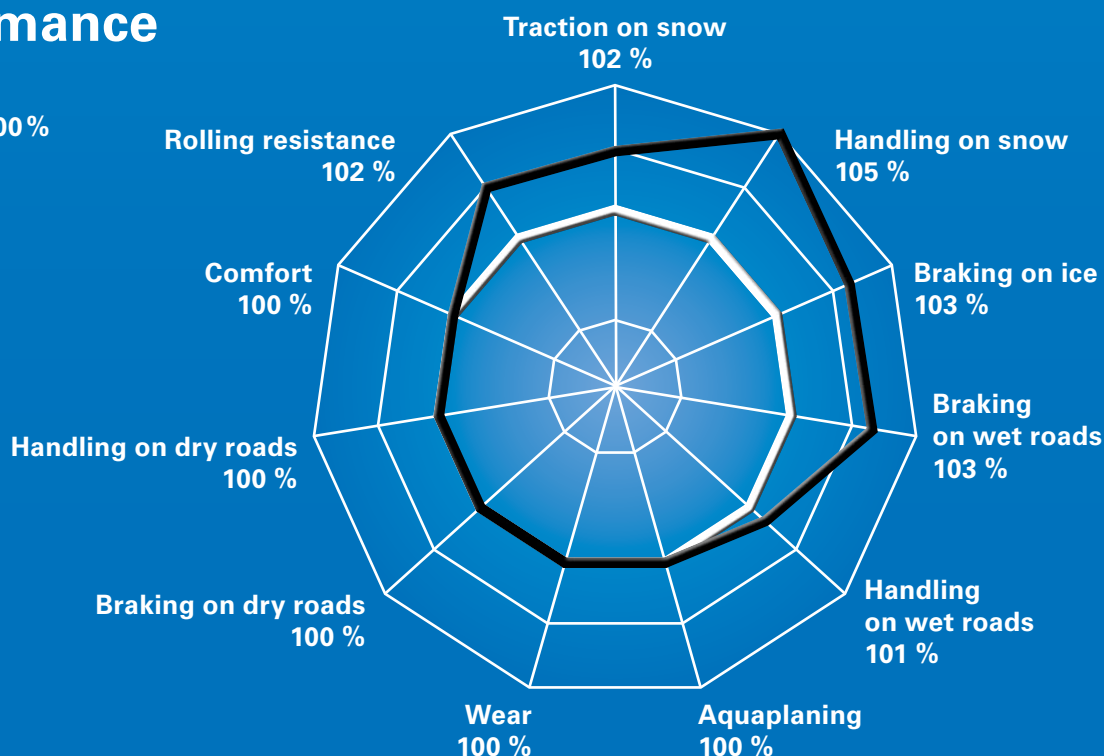

Tyre performance

- Master-Grip 2
- Master-Grip = 100 %

Product range

Dimensions	EU tyre label values				Dimensions	EU tyre label values				Dimensions	EU tyre label values			
			dB					dB					dB	
145/80 R 13 75 T	F	C	71	2	175/70 R 14 88 T XL	E	C	71	2	145/65 R 15 72 T	F	C	71	2
155/80 R 13 79 T	F	C	71	2	185/70 R 14 88 T	E	C	71	2	165/65 R 15 81 T	E	C	71	2
175/80 R 14 88 T	E	C	71	2	155/65 R 13 73 T	F	C	71	2	165/60 R 14 79 T XL	E	C	71	2
145/70 R 13 71 T	F	C	71	2	165/65 R 13 77 T	F	C	71	2	185/60 R 14 82 T	E	C	71	2
155/70 R 13 75 T	F	C	71	2	175/65 R 13 80 T	E	C	71	2	155/60 R 15 74 T	F	C	71	2
165/70 R 13 79 T	E	C	71	2	155/65 R 14 75 T	F	C	71	2	165/60 R 15 77 T	E	C	71	2
175/70 R 13 82 T	E	C	71	2	165/65 R 14 79 T	E	C	71	2	175/60 R 15 81 T	E	C	71	2
165/70 R 14 81 T	E	C	71	2	175/65 R 14 82 T	E	C	71	2	175/55 R 15 77 T	F	C	71	2
165/70 R 14 85 T XL	E	C	71	2	175/65 R 14 86 T XL	E	C	71	2					
175/70 R 14 84 T	E	C	71	2	185/65 R 14 86 T	F	C	71	2					

EU tyre label categories: = Fuel consumption, = Wet grip, dB = Value in decibels, = Class
You can find further information at www.semperit.com