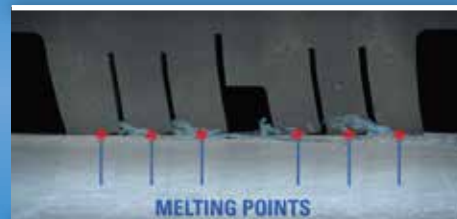

Safe ice braking

- The increased tread stiffness in the longitudinal direction increases the contact area between the rubber and the ice, which is simultaneously well drained by numerous wiping edges.

Your advantage: Safe braking on ice