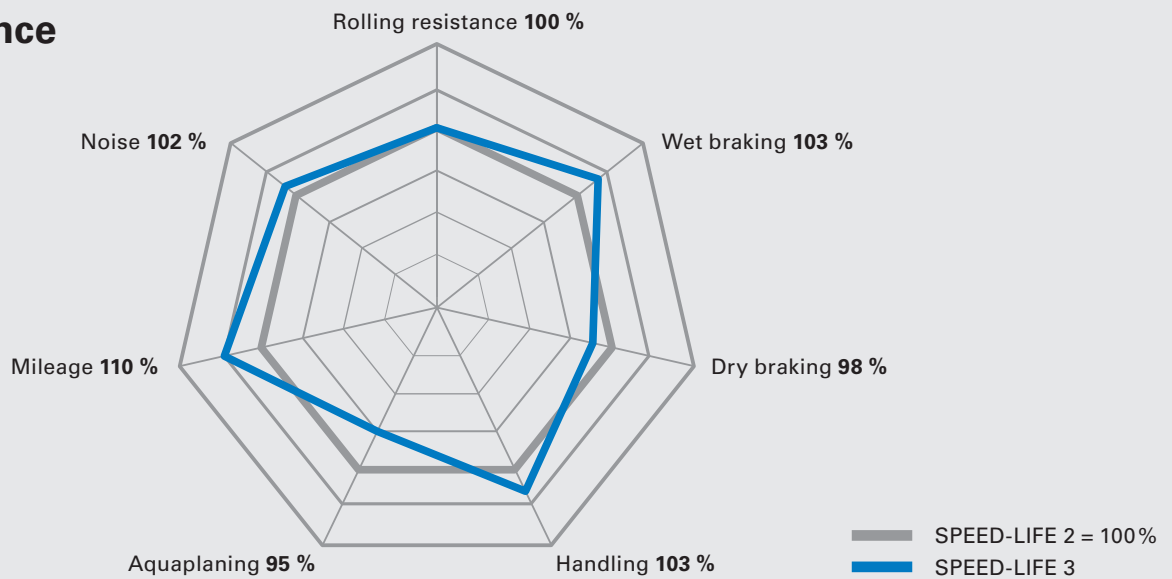

## Precise handling on dry roads

High pattern rigidity ensures precise steering behaviour and increased driving stability, particularly when cornering.

## Reduced wear for increased mileage

Refined pattern rib structure provides well-balanced pressure distribution over the contact area, less rolling friction and increased mileage.

## Improved driving characteristics on wet surfaces for greater safety

Optimised pattern geometry with wide centre grooves and extra gripping edges ensures better water dispersion, more grip and thereby more control when steering and braking in wet conditions.

## Tyre performance